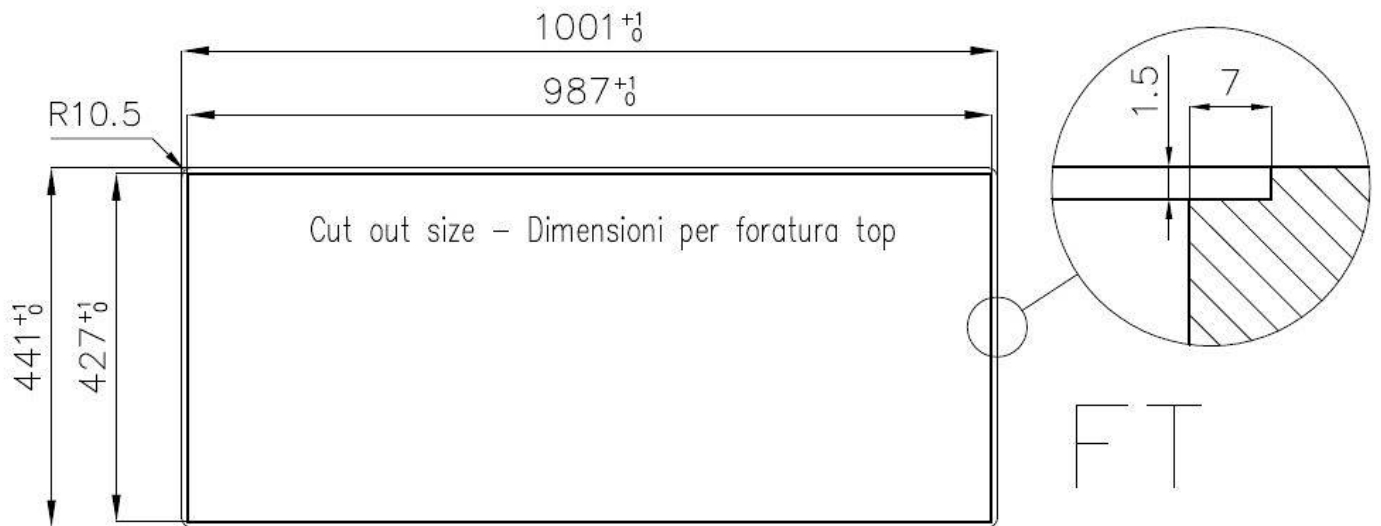

Lavello serie Quadra cod. 1220/050

OPTIONAL ACCESSORIES