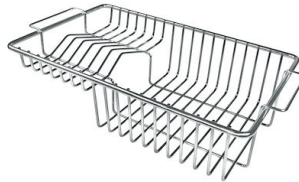

### OPTIONAL ACCESSORIES

**Cestello inox**  
8612 000

**Glass chopping board**  
8631 300

**HPDE Chopping board**  
8657 001

**HPDE Twin chopping board**  
8644 101

**Stainless steel colander**  
8154 000

**Stainless steel plate rack**  
8100 154

**Stainless steel plate rack**  
8100 303

\* only in combination with the accessory  
8644 101

**Stainless steel plate rack**  
8100 201

**White bowl**  
8153 100

**Graters kit with ring-holder and  
food collection tray**