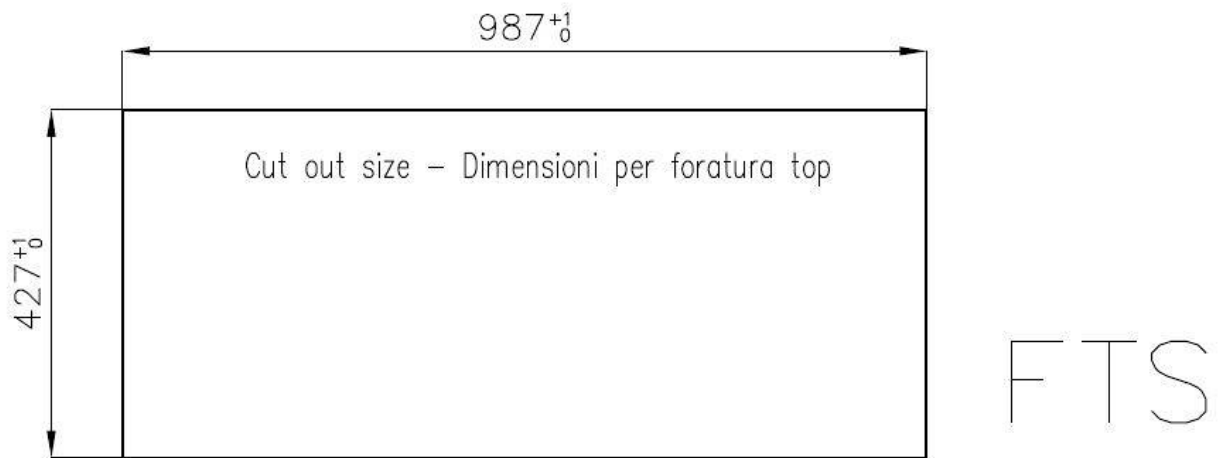

Lavello serie Quadra cod. 1220/050

OPTIONAL ACCESSORIES